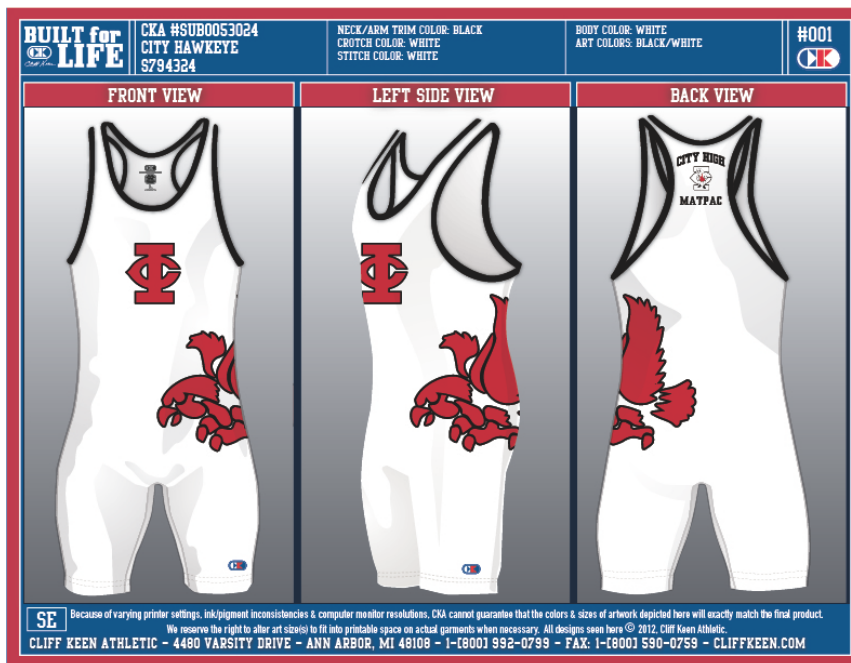

IOWA CITY MATPAC SINGLET

Here are the MatPac singlets!!! They are the same singlets that we ordered last year for MatPac. The cost is \$80 per singlet and the sizing chart is below. These singlets are optional. Next year we will be changing the design and order different singlets. Orders will be due on **Friday, October 30th**. Make checks payable to MatPac Wrestling. Contact Coach Joe Williams with any questions. Go MatPac!!!

Athletes Name _____

Parents Name _____

Size	Weight
XXXS	40-55 lbs.
XXS	56-80 lbs.
XS	81-100 lbs.
S	101-125 lbs.
M	126-155 lbs.
L	156-190 lbs.
XL	191-220 lbs.
XXL	221-250 lbs.
3XL	251-280 lbs.

Size(s) _____